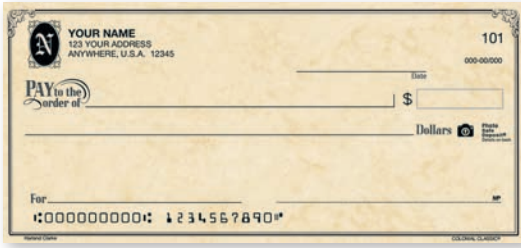

Premier Binder	
Black	Blue
PVD-33K	PVD-RRBL

Desk Register		
Check Design	Duplicate	Single
Colonial Classic	HDD-30PR	HD-30PR
America The Beautiful	HDD-30AB	HD-30AB
Maroon Sheffield®	HDD-30CMM	HD-30CMM
Guardian® Safety Blue	HDD-30B	HD-30B
Guardian® Safety Yellow	HDD-30Y	HD-30Y
Guardian® Safety Green	HDD-30G	HD-30G

Premier Binder	
Black	Blue
PVD-30K	PVD-RBL

Don't forget to select your accessories

Choose from a complete line of self-inking stamps, organizers and labels.

See pages 17 & 18.

Special Purpose Checks

Colonial Classic® 40

Free Initial or Accent Symbol!
See page 15

Ideal for account holders who require a small supply of checks. Available in single and duplicate.

Description	Duplicate	Single
Colonial Classic 40	WD-INCC	W-INCC
All check designs are available for CheckProtect® or expedited delivery.		