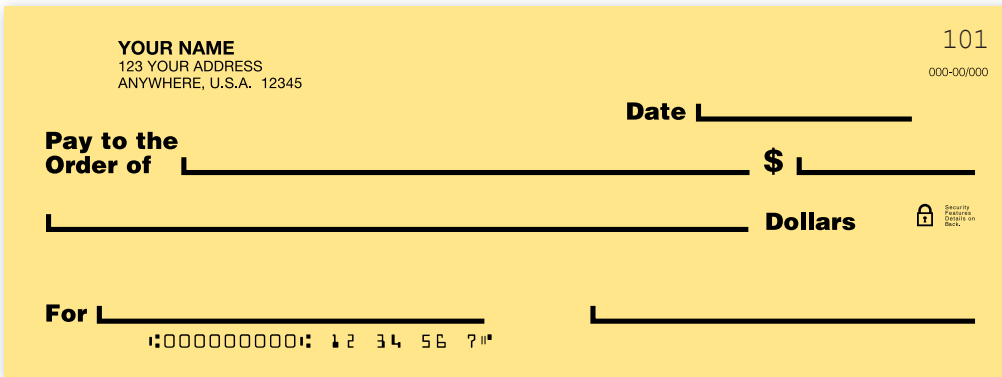

Variety 40 Includes four designs plus deposit tickets. Available in single and duplicate.

Let Freedom Ring®

Capri®

Eloquent®

Island Breezes®

Description	Duplicate	Single
Variety 40	WD-INV	W-INV

Sight Check® and Register