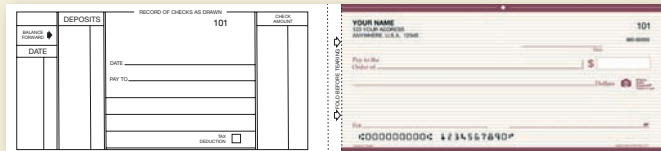

Selected styles also receive:

Bill Keeper - Desk Compact End Stub Register & Desk Register® Ringbound
Check Carrier - Desk Memory Stub® & Desk Register® Ringbound

All items are available separately.

Step 2 Enhance your check

- Select your check design
- Select Check Enhancements (see page 15)

Desk Interleaf

Colonial Classic®

America The Beautiful (4 Scenes)

Maroon Sheffield®

Guardian® Safety Blue, Yellow, Green

Step 3 Select binder color