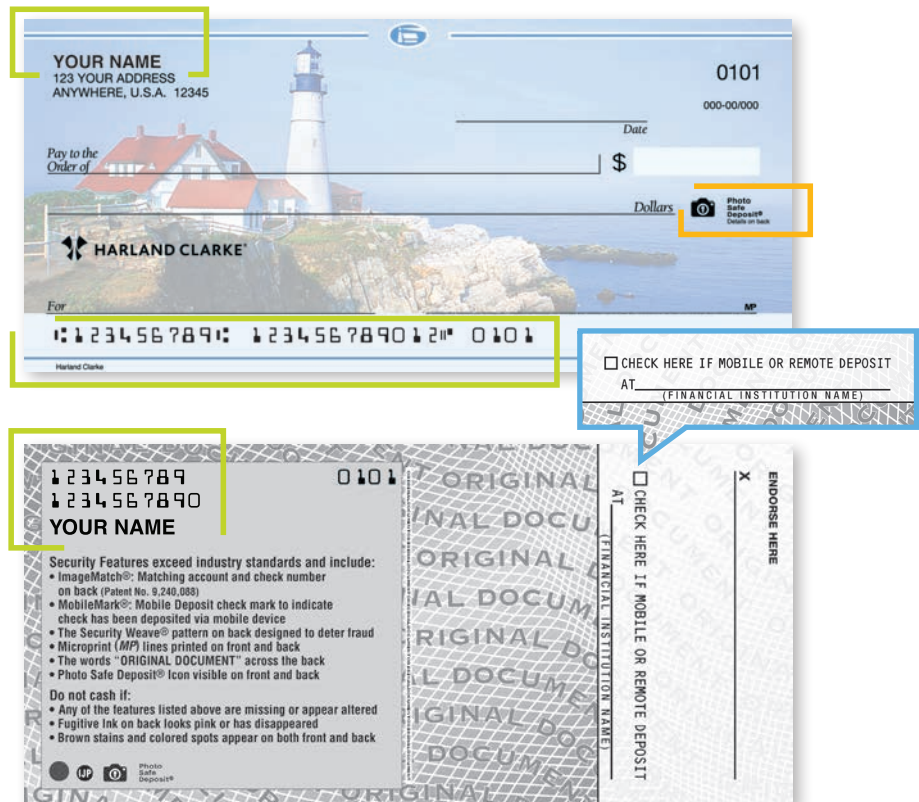

ImageMatch and MobileMark are service marks of Harland Clarke. Photo Safe Deposit is a trademark of Harland Clarke.

Check back