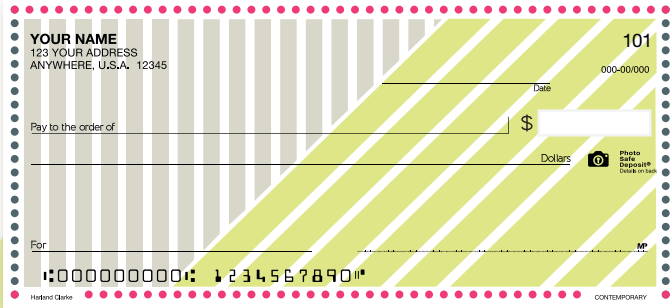

Art & Culture

Contemporary

4 scenes

Label size: 2.75" x 1.11"