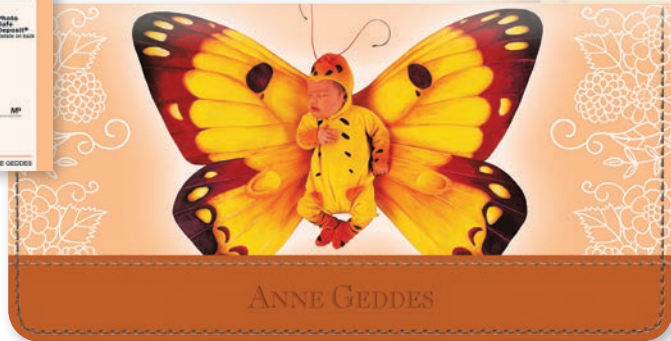

Label size: 2.75" x 1.11"