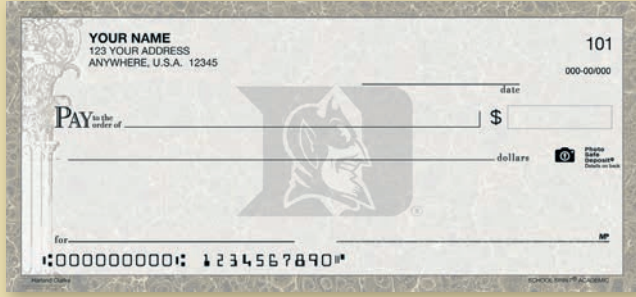

Show Your School Spirit®

Academic

Shown with school background