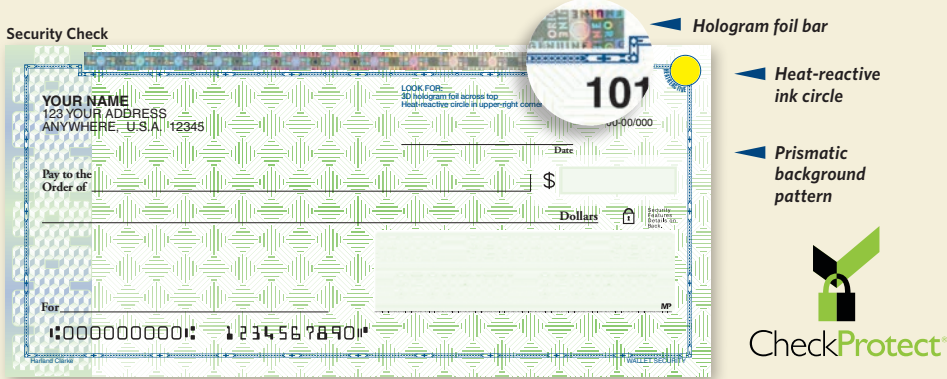

Bundled Offers