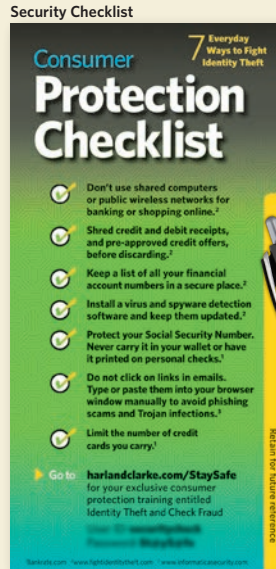

Bundled Offers