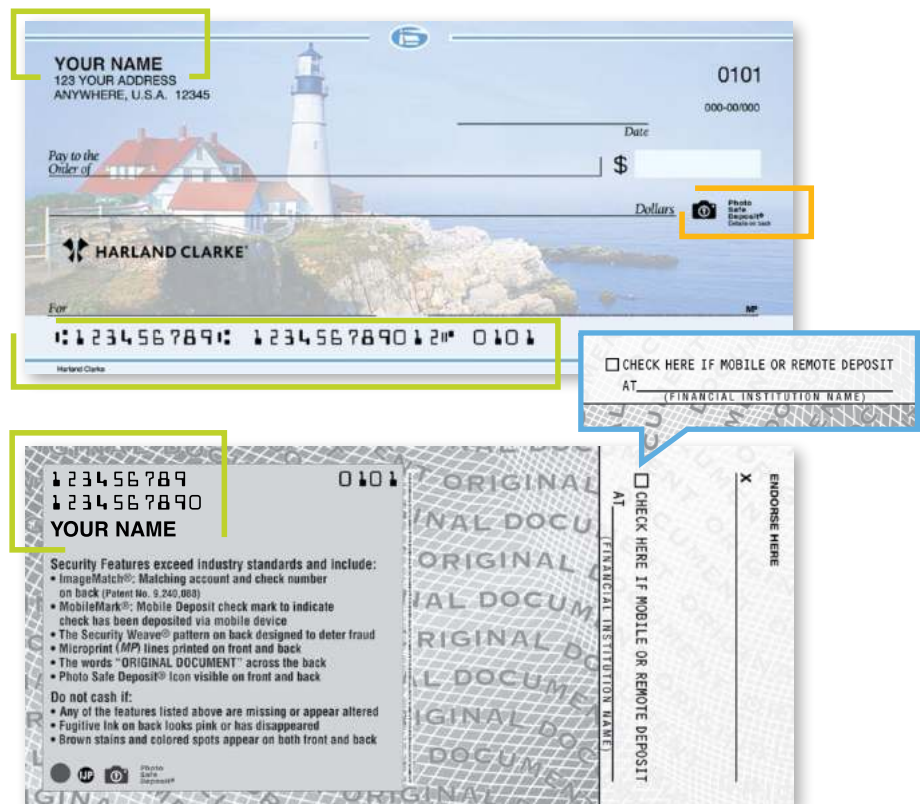

Check back

ImageMatch and MobileMark are service marks of Harland Clarke. Photo Safe Deposit is a trademark of Harland Clarke.