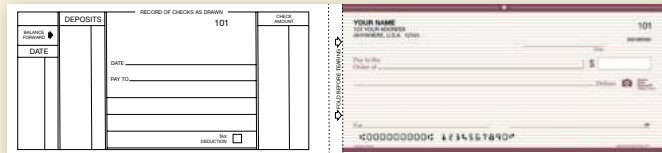

Selected styles also receive:

Bill Keeper - Desk Compact End Stub Register & Desk Register® Ringbound
Check Carrier - Desk Memory Stub® & Desk Register® Ringbound

All items are available separately.

Step 2 Enhance your check

- Select your check design
- Select Check Enhancements (see page 15)

Desk Interleaf

Colonial Classics®

America The Beautiful (4 Scenes)

Step 3 Select binder color

Black

Blue

Maroon Sheffield®