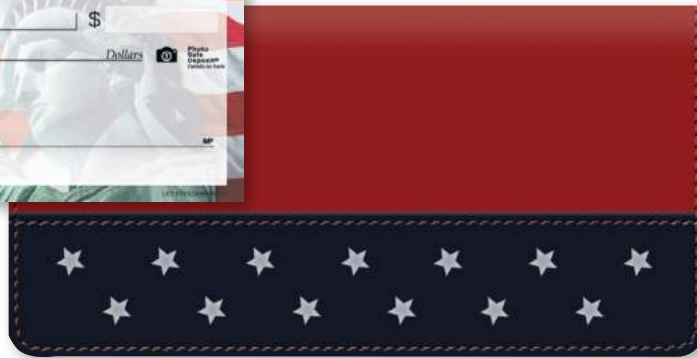

American Red Cross

For each sale of the Let Freedom Ring design Harland Clarke will donate $1.00 per check order, $0.50 per label order, $1.50 per checkbook cover order and $1.50 per ValuePack order to American Red Cross Disaster Relief.

The American Red Cross name and logo and copyrighted materials are used with its permission, which in no way constitutes an endorsement, express or implied, of any product, service, company, opinion or political position. The American Red Cross name and logo are registered trademarks owned by the American National Red Cross. The American Red Cross is a 501(c)(3) charity. For more information, please visit redcross.org.