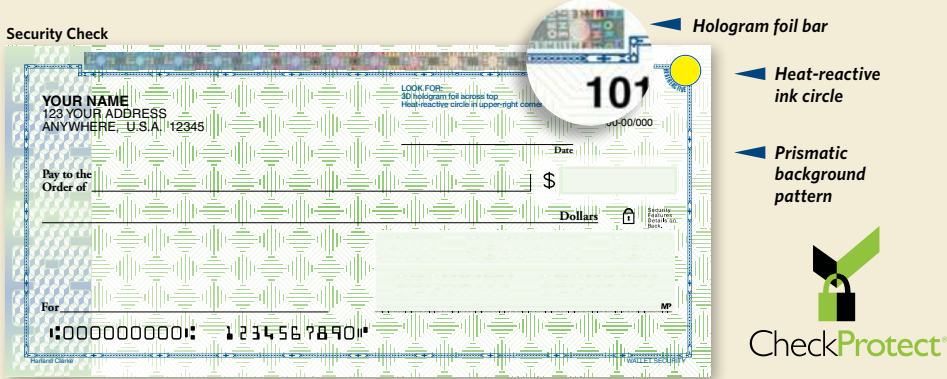

Bundled Offers