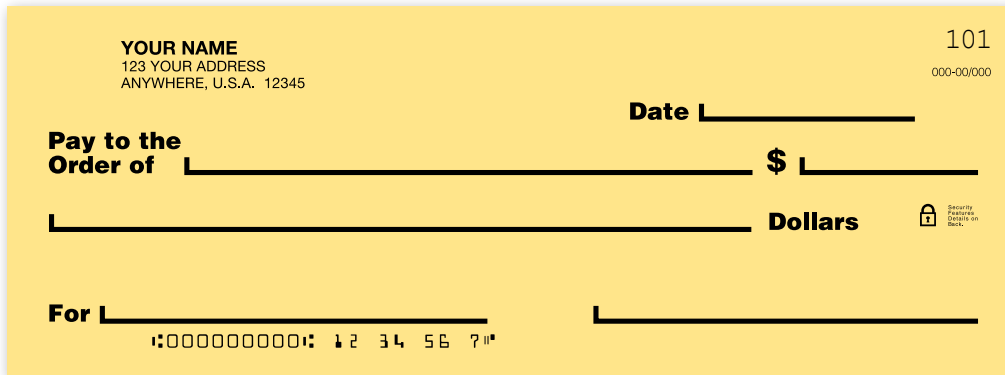

Variety 40 Includes four designs plus deposit tickets. Available in single and duplicate.

Let Freedom Ring®

Capri®

Eloquent®

Island Breezes®

Description	Duplicate	Single
Variety 40	WD-INV	W-INV

Sight Check® and Register