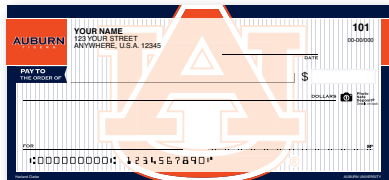

Auburn University