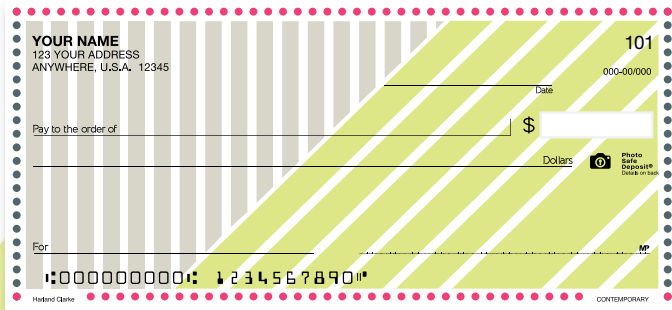

Art & Culture

Contemporary

4 scenes

Label size: 2.75" x 1.11"