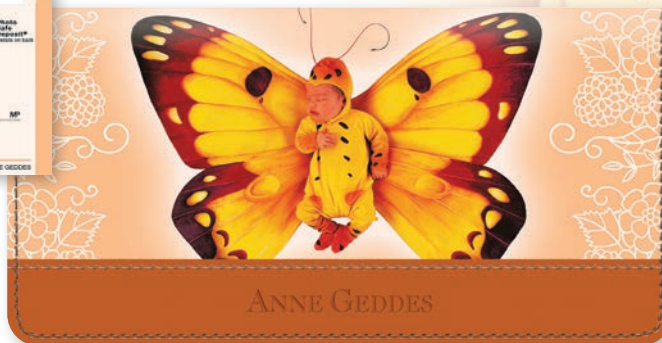

Label size: 2.75" x 1.11"