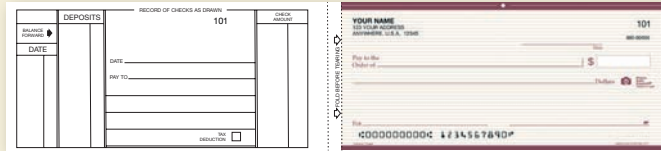

Selected styles also receive:

Bill Keeper - Desk Compact End Stub Register & Desk Register® Ringbound
Check Carrier - Desk Memory Stub® & Desk Register® Ringbound

All items are available separately.

Step 2 Enhance your check

- Select your check design
- Select Check Enhancements (see page 15)

Desk Interleaf

Colonial Classics®

America The Beautiful (4 Scenes)

Maroon Sheffield®

Guardian® Safety Blue, Yellow, Green

Step 3 Select binder color