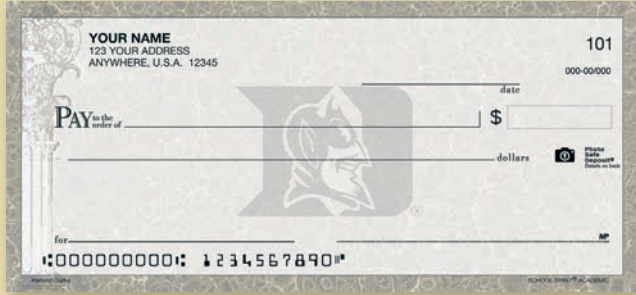

Show Your School Spirit®

Academic

Shown with school background