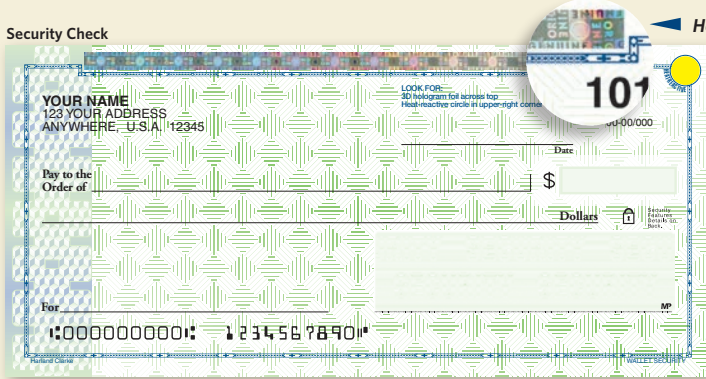

Description	Duplicate
Sight Check	BD-SID
Register	REG-SL
Blue Vinyl Cover (Available upon request)	VW-SL

Bundled Offers

Security Check

Hologram foil bar

Heat-reactive ink circle

Prismatic background pattern