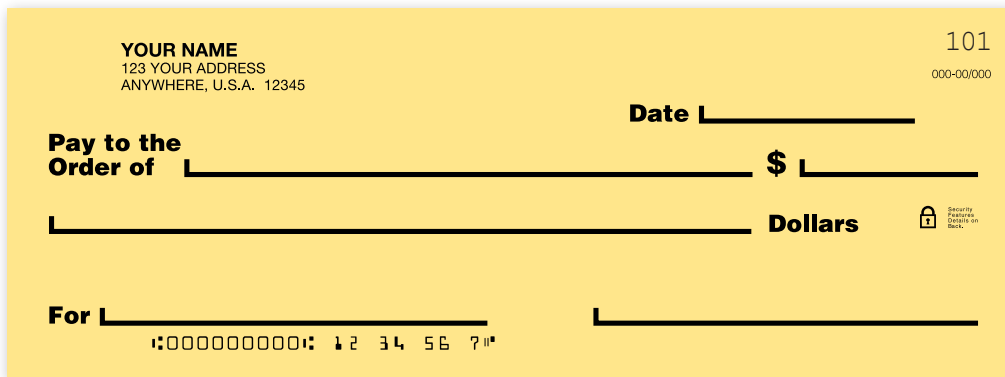

Variety 40 Includes four designs plus deposit tickets. Available in single and duplicate.

Let Freedom Ring®

Capri®

Eloquent®

Island Breezes®

Description	Duplicate	Single
Variety 40	WD-INV	W-INV

Sight Check® and Register