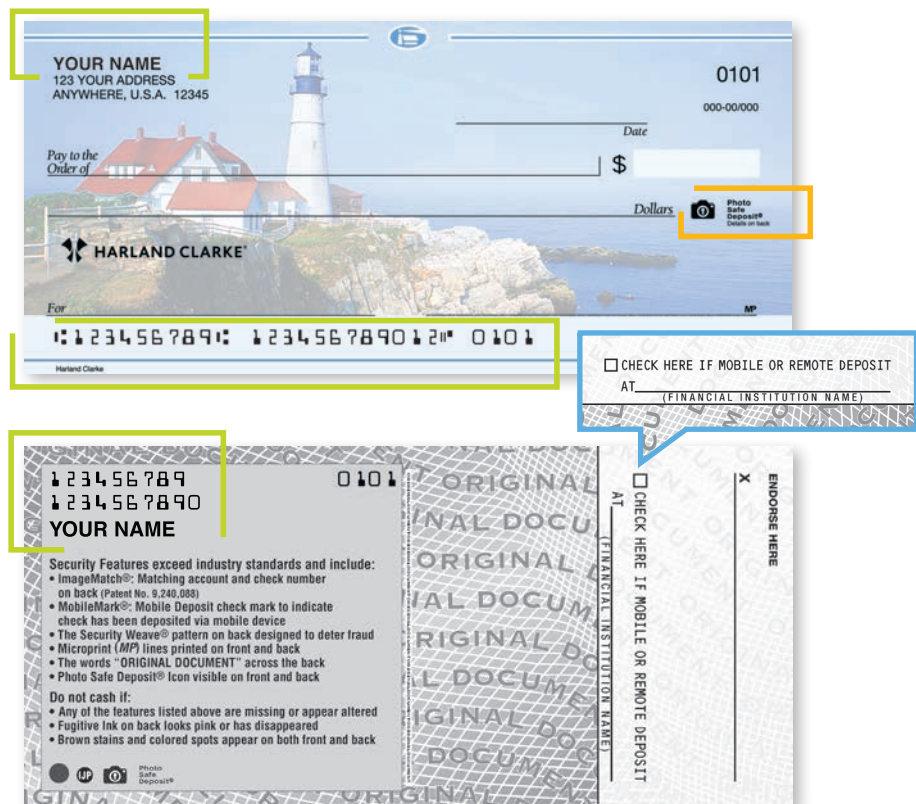

Check back

ImageMatch, MobileMark and Photo Safe Deposit are registered trademarks of Harland Clarke.