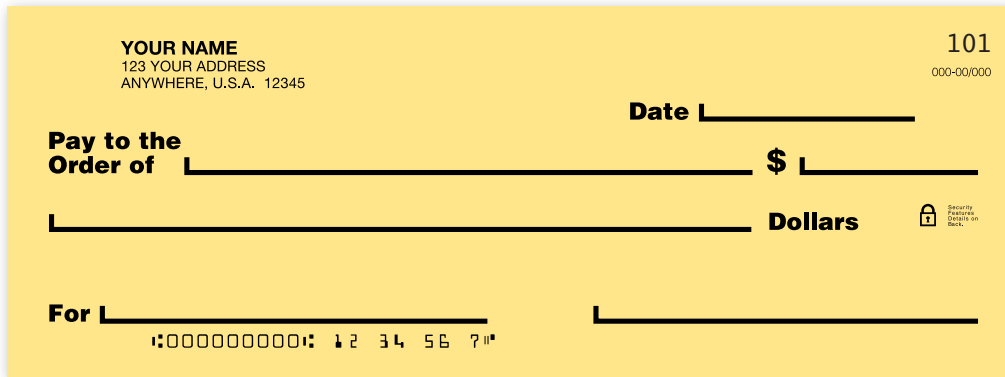

Variety 40 Includes four designs plus deposit tickets. Available in single and duplicate.

Let Freedom Ring®

Capri®

Eloquent®

Island Breezes®

Description	Duplicate
Variety 40	VP50

Sight Check® and Register

CHECKS AND DEPOSITS					BALANCE
NO.	DATE	TRANSACTION DESCRIPTION	CHECK AMT.	DEPOSIT AMT.	\$
			\$	\$	