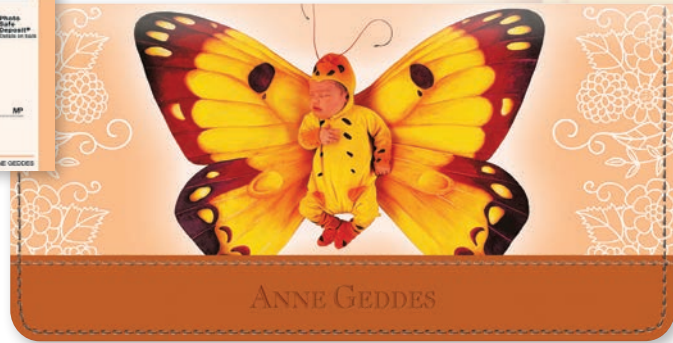

Label size: 2.75" x 1.11"