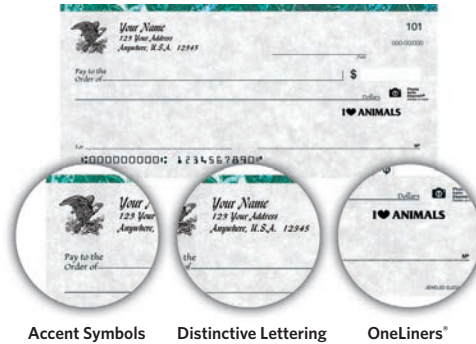

Guardian® Safety Yellow **EAGLE**

Jeweled Elegance **FLAG**

Sheffield® Blue **TORCH**

Sheffield® Green **TORCH**

Sheffield® Maroon **TORCH**

Springtime **FLAG**

Sports — Page 12

Major League Baseball™ **FLAG**

Major League Baseball™ **FLAG**

Major League Baseball™ **FLAG**

Major League Baseball™ **FLAG**

Pebble Beach® **FLAG**

Collegiate Checks and Logos — Pages 13-14

Check Enhancements — Page 15

Accent Symbols Distinctive Lettering OneLiners®

Patriotic & Inspirational

Let Freedom Ring®

4 scenes

Accent Symbols & OneLiners® Available

Label size: 2.75" x 1.11"

American Red Cross

For each sale of the Let Freedom Ring design Harland Clarke will donate \$1.00 per check order, \$0.50 per label order, \$1.50 per checkbook cover order and \$1.50 per ValuePack order to American Red Cross Disaster Relief.