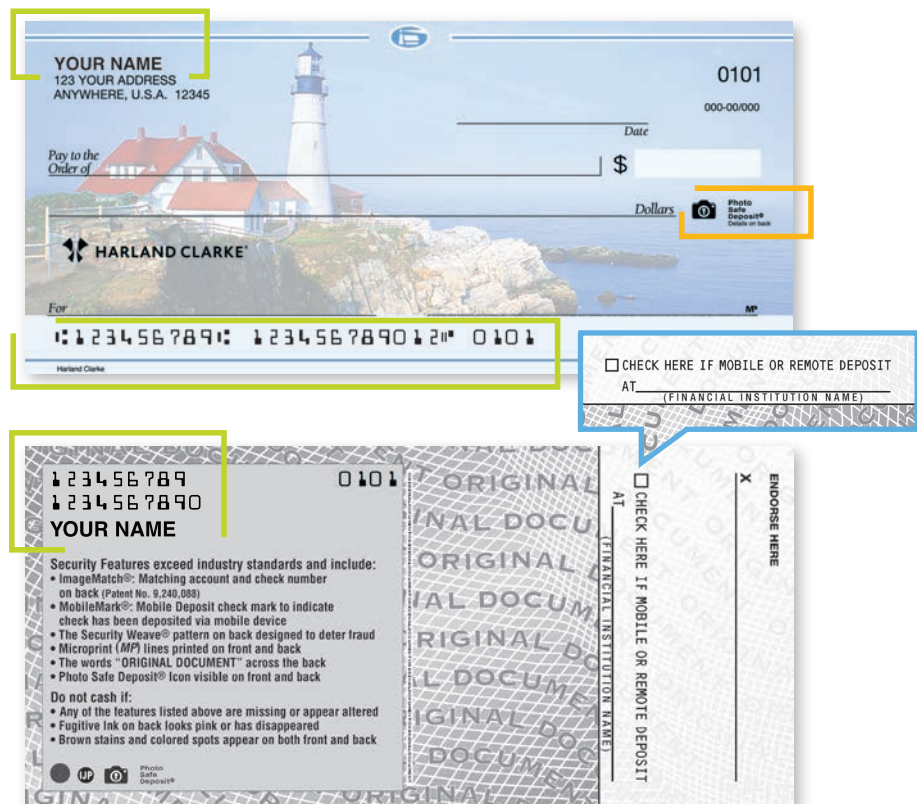

Check back

ImageMatch, MobileMark and Photo Safe Deposit are registered trademarks of Harland Clarke.