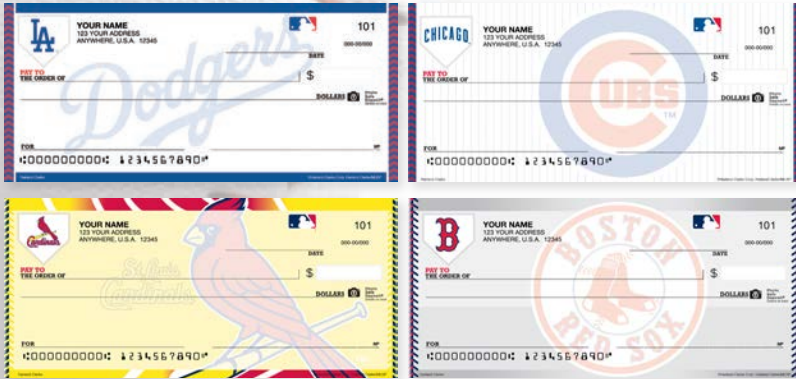

Sports

Major League Baseball™

1 scene

Major League Baseball trademarks and copyrights are used with permission of Major League Baseball. Visit MLB.com.

Baseball Cover
Code: BB-L

Major League Baseball™ Team Logo	Price Category	Duplicate
Los Angeles Angels™	Flag	MLBS-LAA
Houston Astros™	Flag	MLBS-HOU
Oakland Athletics™	Flag	MLBS-OAK
Toronto Blue Jays™	Flag	MLBS-TOR
Atlanta Braves™	Flag	MLBS-ATL
Milwaukee Brewers™	Flag	MLBS-MIL
St. Louis Cardinals™	Flag	MLBS-STL
Chicago Cubs™	Flag	MLBS-CHC
Arizona Diamondbacks™	Flag	MLBS-ARI
Los Angeles Dodgers™	Flag	MLBS-LAD
San Francisco Giants™	Flag	MLBS-SFG
Cleveland Guardians™	Flag	MLBS-CLE
Seattle Mariners™	Flag	MLBS-SEA
Miami Marlins™	Flag	MLBS-FLA
New York Mets™	Flag	MLBS-NYM
Washington Nationals™	Flag	MLBS-WSH
Baltimore Orioles™	Flag	MLBS-BAL
San Diego Padres™	Flag	MLBS-SDP
Philadelphia Phillies™	Flag	MLBS-PHI
Pittsburgh Pirates™	Flag	MLBS-PIT
Texas Rangers™	Flag	MLBS-TEX
Tampa Bay Rays™	Flag	MLBS-TDR
Boston Red Sox™	Flag	MLBS-BOS
Cincinnati Reds™	Flag	MLBS-CIN
Colorado Rockies™	Flag	MLBS-COR
Kansas City Royals™	Flag	MLBS-KCR
Detroit Tigers™	Flag	MLBS-DET
Minnesota Twins™	Flag	MLBS-MIN
Chicago White Sox™	Flag	MLBS-CWS
New York Yankees™	Flag	MLBS-NYY