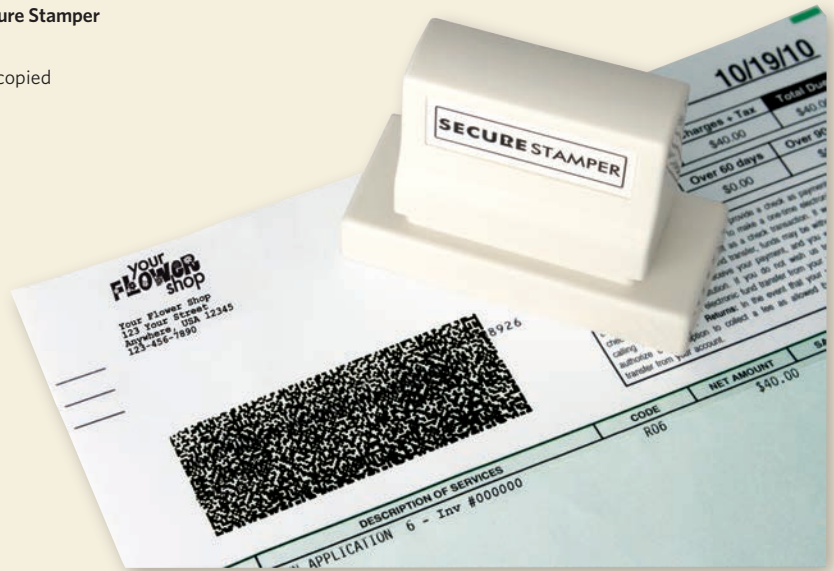

Accessories

Smartphone Wristlets

Zippered Debit Card Wallet

The perfect palm-size design for your busy lifestyle. Fits easily in your purse, jacket or briefcase.

Check Storage Box

For home or office. File financial documents, office supplies, jewelry or knickknacks. Index tabs and labels to identify contents included.
Dimensions: 9 3/4" w x 5" h x 4 1/2" d

Secure Stamper

Help Keep Your Personal Information Private with the Secure Stamper

- Obscure private information permanently
- Stamped information cannot be easily read, scanned or copied
- Reduces the need for a shredder
- Super black ink, portable
- Impression area: 1 5/16" x 2 13/16"

Accessory Name	Code
Zippered Debit Card Wallet - Black	LDWB
Zippered Debit Card Wallet - Rose	LDWP
Check Storage Box	CKBXNP
Secure Stamper	SSTMPP

Accessory Name	Code
Smartphone Wristlet - Grey	SPWG
Smartphone Wristlet - Black	SPWB