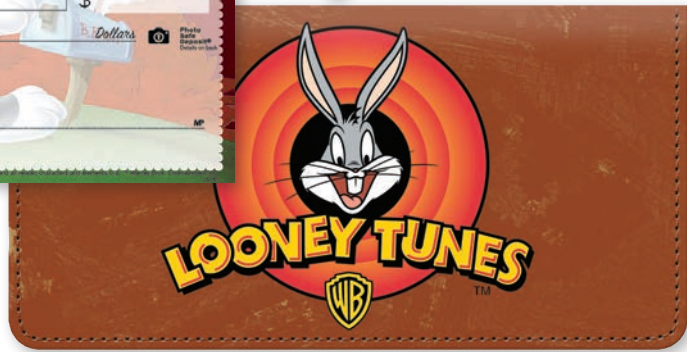

Order matching checkbook cover and address labels together at a reduced price.

Warner Bros.

LOONEY TUNES

4 scenes

Label size: 2.75" x 1.11"

Covers Have A Distressed Look

LOONEY TUNES and all related characters and elements © & ™ Warner Bros. Entertainment Inc. (s24)