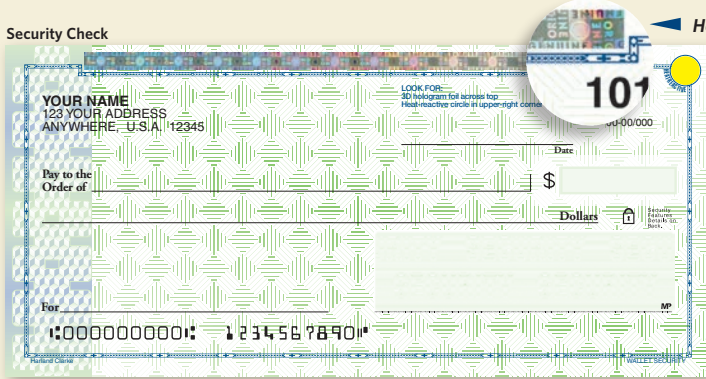

Bundled Offers

Security Check

Hologram foil bar

Heat-reactive ink circle

Prismatic background pattern

Security Check Kit

Our enhanced Security Check Kit helps bolt the door against identity theft.

Security Check Kit includes:

- Counterfeit-evident duplicate checks
- Three Security Pens to prevent check washing
- Security tips checklist
- Exclusive access to our **StaySafe** educational website
- Economical and trackable delivery to help protect your financial information

Order Code: SCKDS