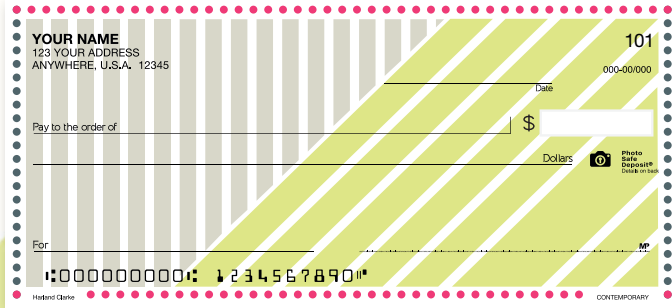

Art & Culture

Contemporary

4 scenes

Label size: 2.75" x 1.11"