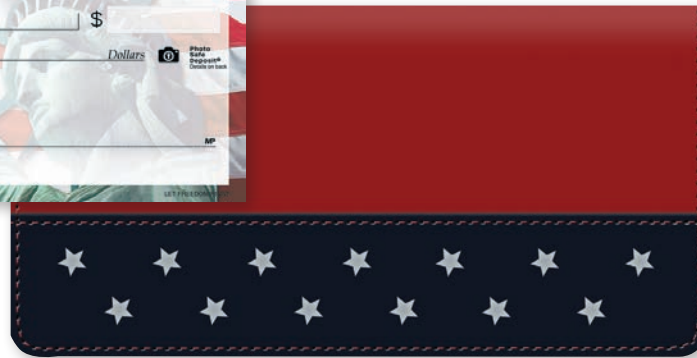

American Red Cross

For each sale of the Let Freedom Ring design Harland Clarke will donate $1.00 per check order, $0.50 per label order, $1.50 per checkbook cover order and $1.50 per ValuePack order to American Red Cross Disaster Relief.

The American Red Cross name and logo and copyrighted materials are used with its permission, which in no way constitutes an endorsement, express or implied, of any product, service, company, opinion or political position. The American Red Cross name and logo are registered trademarks owned by the American National Red Cross. The American Red Cross is a 501(c)(3) charity. For more information, please visit redcross.org.