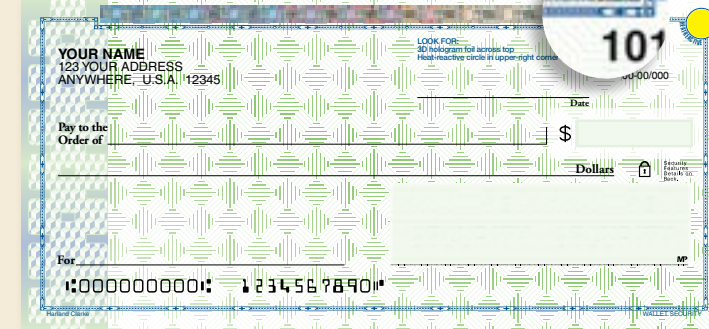

Bundled Offers

Security Check Kit

Our enhanced Security Check Kit helps bolt the door against identity theft.

Security Check Kit includes:

- Counterfeit-evident duplicate checks
- Three Security Pens to prevent check washing
- Security tips checklist
- Exclusive access to our **StaySafe** educational website
- Trackable delivery to help protect your financial information

Order Code: **WDSECK**

Security Check

Hologram foil bar

Heat-reactive ink circle

Prismatic background pattern

StaySafe Website