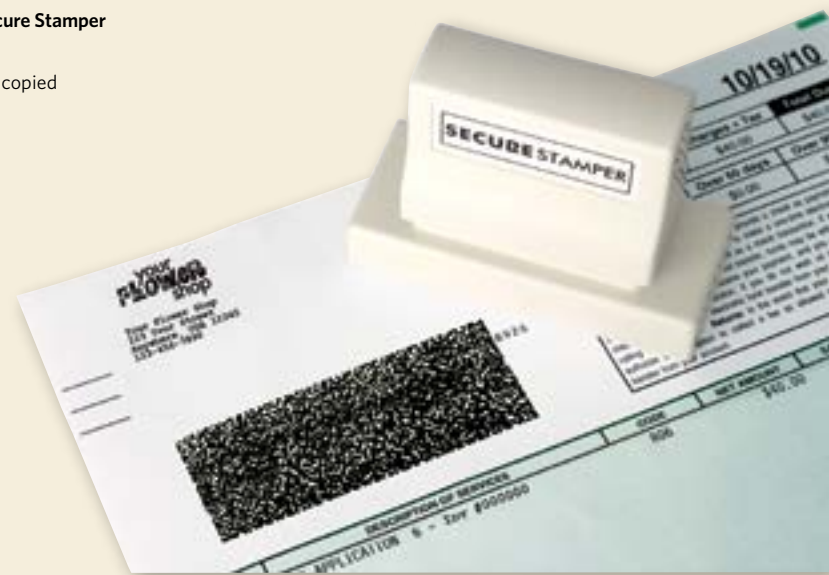

Secure Stamper

Help Keep Your Personal Information Private with the Secure Stamper

- Obscure private information permanently
- Stamped information cannot be easily read, scanned or copied
- Reduces the need for a shredder
- Super black ink, portable
- Impression area: 1 5/16" x 2 13/16"

Accessory Name	Code
Zippered Debit Card Wallet - Black	LDWB
Zippered Debit Card Wallet - Rose	LDWP
Check Storage Box	CKBXNP
Secure Stamper	SSTMPP

Accessory Name	Code
Smartphone Wristlet - Grey	SPWG
Smartphone Wristlet - Black	SPWB

Ordering Desk Checks

Step 1 Select check style that best suits your needs.

Desk Interleaf

Personal-sized check. Personal-sized end stub.
Three checks per page. Available in singles only.

Desk Compact End Stub

Compact, personal-size with end stub
Three checks per page