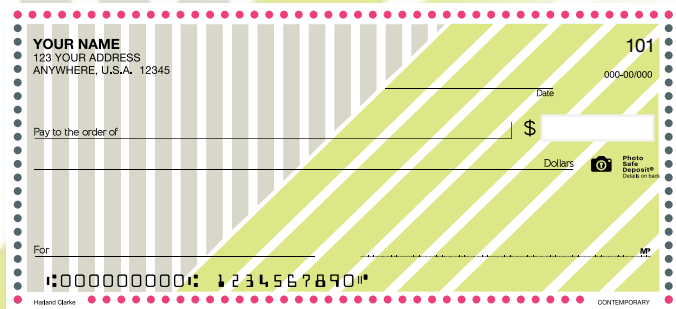

Art & Culture

Contemporary

4 scenes

Label size: 2.75" x 1.11"

World Traveller®

4 scenes

BILINGUAL

OneLiners® Available

Flavia® Harlequin

4 scenes

OneLiners® Available

© Flavia's Legacy, LLC

Sonnets®

4 scenes

OneLiners® Available

Sonnets

Sonnets... aesthetic poetry for your checkbook
© Sharon Sonett

Messengers of the Heart

4 scenes

Accent Symbols & OneLiners® Available

Capri®

4 scenes

BILINGUAL

Accent Symbols & OneLiners® Available

Rapid Random Greetings

© 2024 Rapid Random, Ltd.

Enjoy a price break when you order a coordinating checkbook cover and address labels.