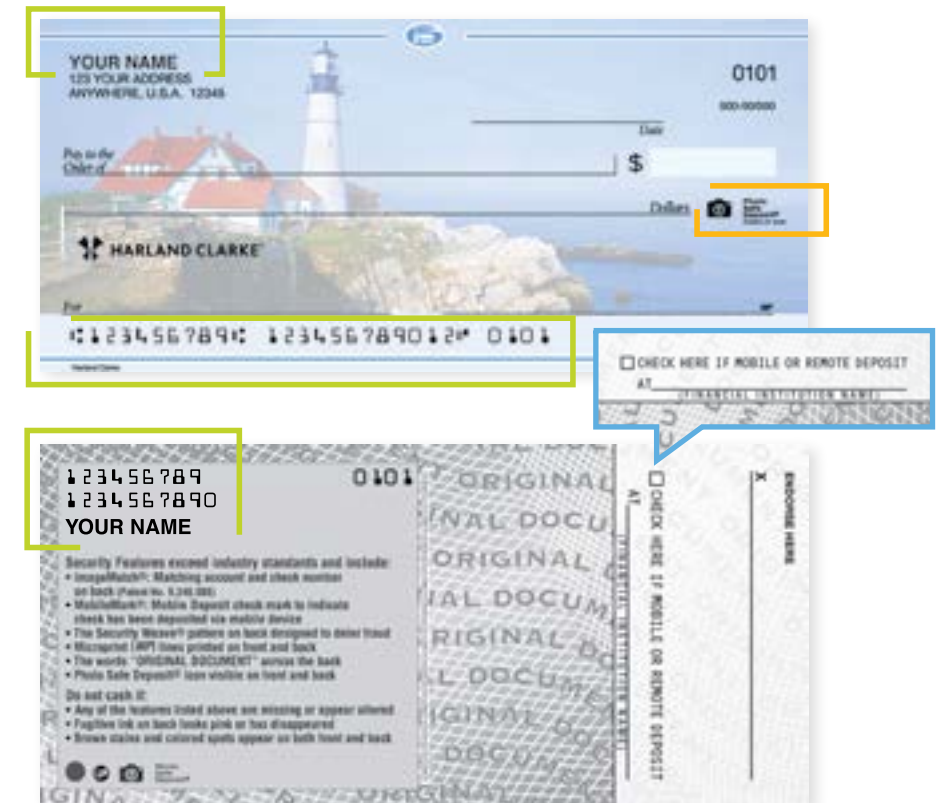

MobileMark®

When endorsing your check, always write the name of your deposit bank or credit union where indicated. After the deposit goes through, be sure to check the box before filing for your records.