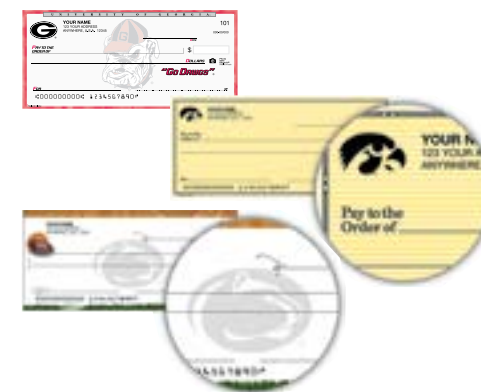

Personal Checks

& Accessories

© Disney

Patriotic & Inspirational — Page 4

Nature & Scenic — Page 5

Art & Culture Page 6

Animals — Page 7

Warner Bros. — Page 8

Fun & Frivolous — Page 9

Disney — Page 10

Classics — Page 11

Sports — Page 12

Collegiate Checks and Logos — Pages 13-14

Check Enhancements — Page 15

Accessories — Pages 16-18

Desk/Home Office Checks — Page 19

Special Purpose Checks — Page 20

Harland Clarke makes an annual donation to support the cause for each check denoted with this ribbon.

BILINGUAL Checks with this logo are bilingual.

Prices and products are subject to change without notice.

Bundled Offers — Page 21

Patriotic & Inspirational

Let Freedom Ring®

4 scenes

Accent Symbols & OneLiners® Available

Label size: 2.75" x 1.11"

American Red Cross

For each sale of the Let Freedom Ring design Harland Clarke will donate \$1.00 per check order, \$0.50 per label order, \$1.50 per checkbook cover order and \$1.50 per ValuePack order to American Red Cross Disaster Relief. For more information about the American Red Cross visit redcross.org.