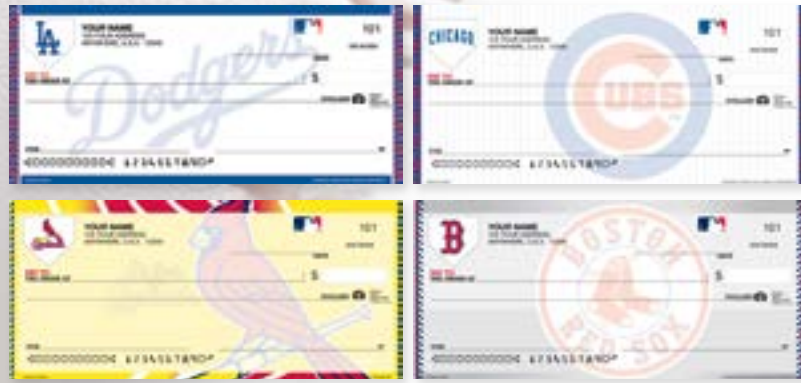

Major League Baseball™

1 scene

Baseball Cover
Code: LWBAS